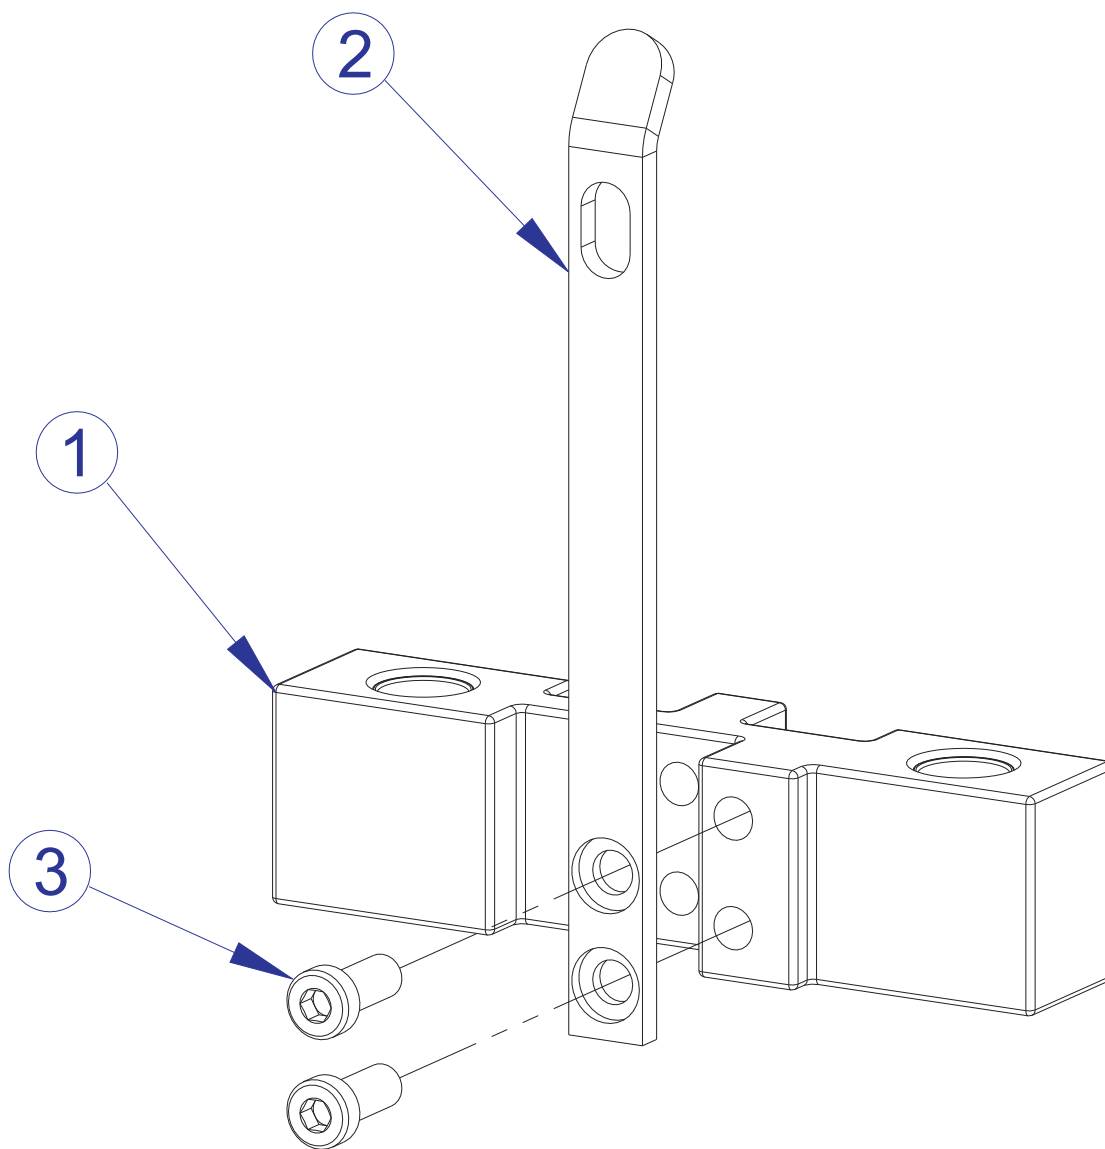

FZAB ABDOMINAL 5 LB INCREMENT WEIGHT ASSEMBLY - 7327601

ITEM NO.	QTY.	PART NO.	DESCRIPTION
1	1	7968501	ASSY, FZ INC WEIGHT 5LB
2	1	7328001	BRKT, INCREMENT WT - 5 LB
3	2	3236202	SCREW, M10 X1.5 25MM